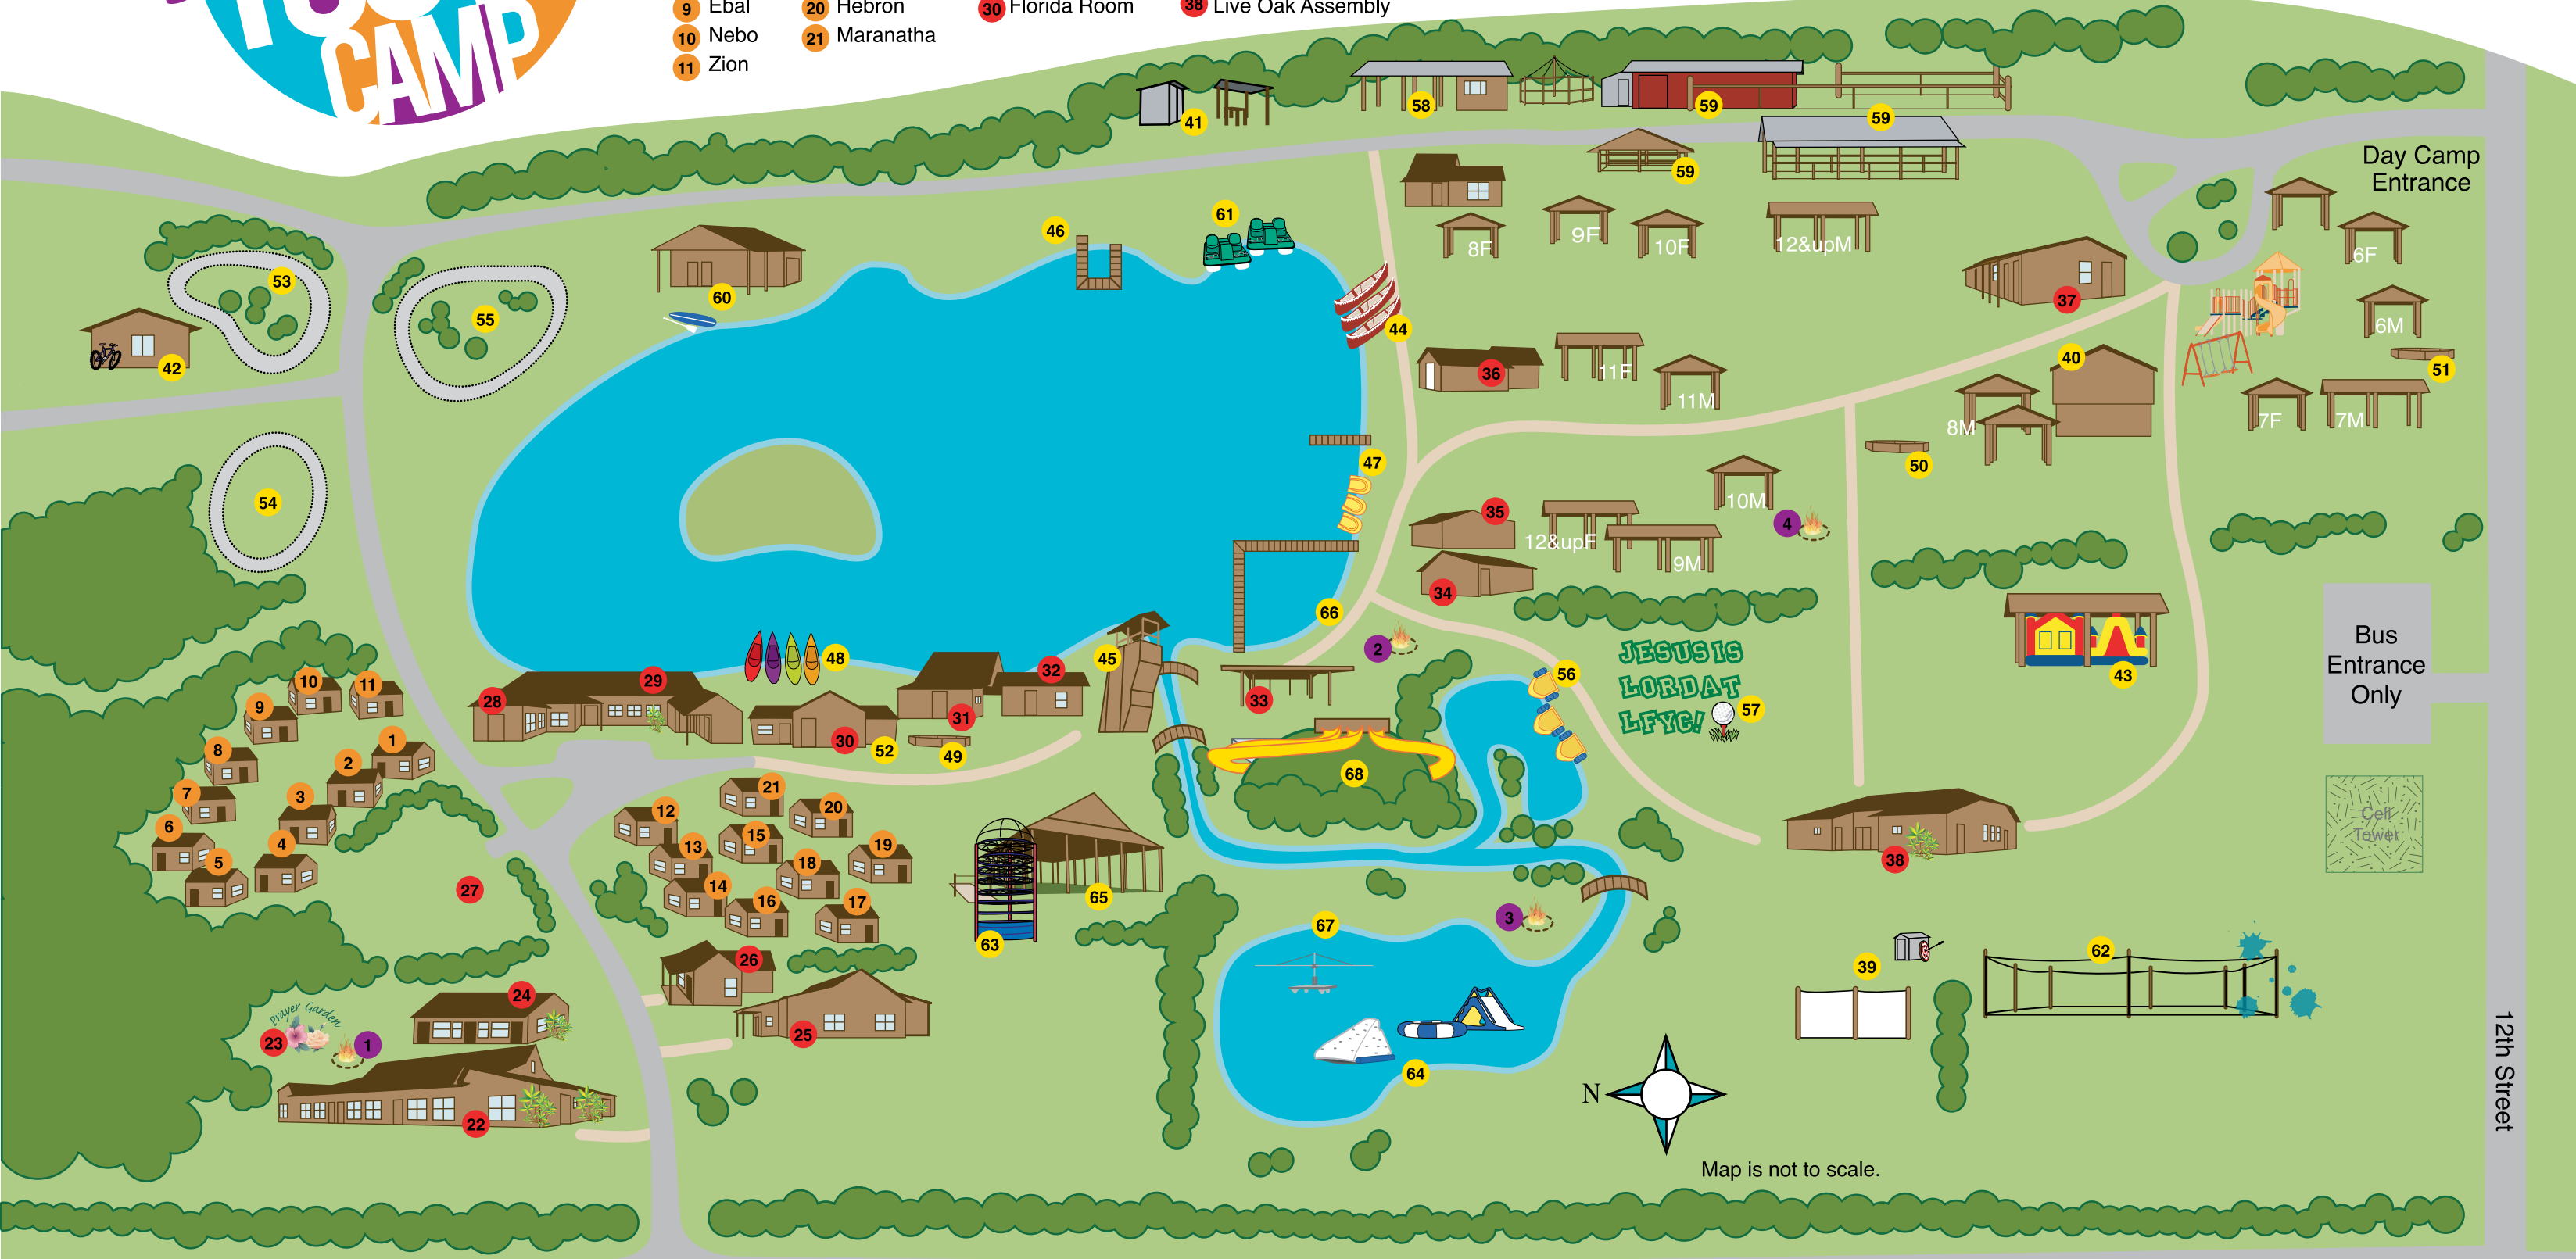

Cabins

- 1 Moriah
- 2 Gilboa
- 3 Carmel
- 4 Herman
- 5 Ararat
- 6 Tabor
- 7 Sinai
- 8 Gerizim
- 9 Ebal
- 10 Nebo
- 11 Zion
- 12 Gilead
- 13 Bethany
- 14 Rhema
- 15 Agape
- 16 Moab
- 17 Canaan
- 18 Emmaus
- 19 Antioch
- 20 Hebron
- 21 Maranatha

Activities

- 39 Archery
- 40 Arts & Crafts
- 41 BB Guns
- 42 BMX
- 43 Bounce House
- 44 Canoes
- 45 Climbing Wall
- 46 Fishing
- 47 Funbugs
- 48 Funoes
- 49 Ga Ga Dodgeball
- 50 Ga Ga Dodgeball
- 51 Ga Ga Dodgeball
- 52 Game Room
- 53 Advanced Go-carts
- 54 Beginner Go-carts

- 55 Intermediate Go-carts
- 56 Lil' Tike Boats
- 57 Mini Golf
- 58 Nature
- 59 Noah's Barn
- 60 Paddleboarding
- 61 Paddleboats
- 62 Paintball
- 63 Spiderweb
- 64 Splash Zone
- 65 Sports Pavilion
- 66 Swimming
- 67 Water Carousel
- 68 Waterslide

Campfires

- 1 Vespers Ring
- 2 Lakeside Ring
- 3 Beckley Ring
- 4 Wilson Ring

Day Camp Entrance

Bus Entrance Only

Celt Tower

Map is not to scale.

82nd Avenue

12th Street